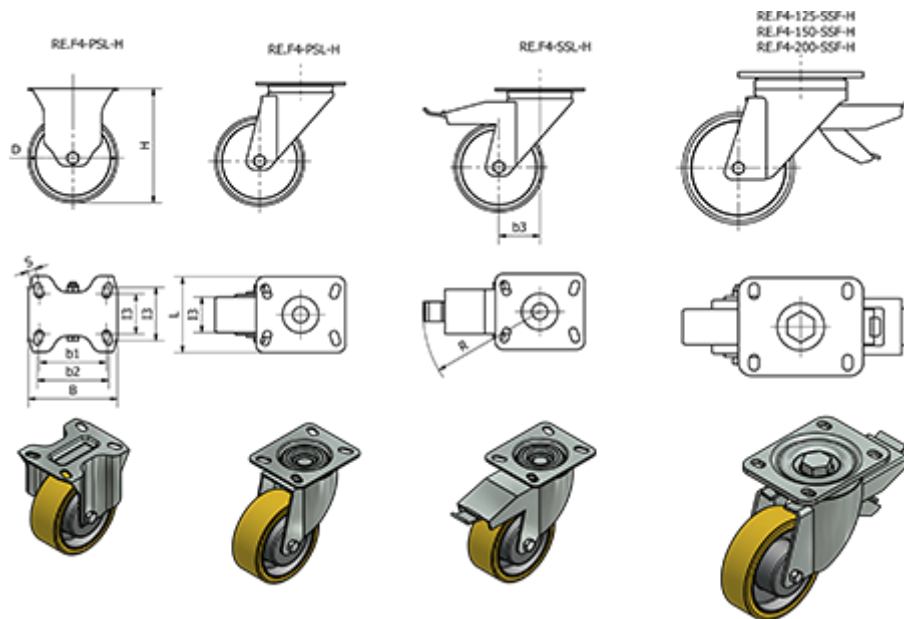

Data Sheet

Article number: 2314451461

Description: E+G Cast iron wheel 451461
RE.F4-100-PSL-H - Fixed plate

Measures

B	= 100	I1	= 45
b1	= 75	I2	= 60
b2	= 80	I3	= 38
b3	= 46	L	= 85
Code	= 451461	R	= 123
D	= 100	Rolling resistance (N)	= 2200
Dynamic carrying capacity (N)	= -	s	= 9
H	= 138	Type	= RE.F4-100-PSL-H

weight (g) = 1930